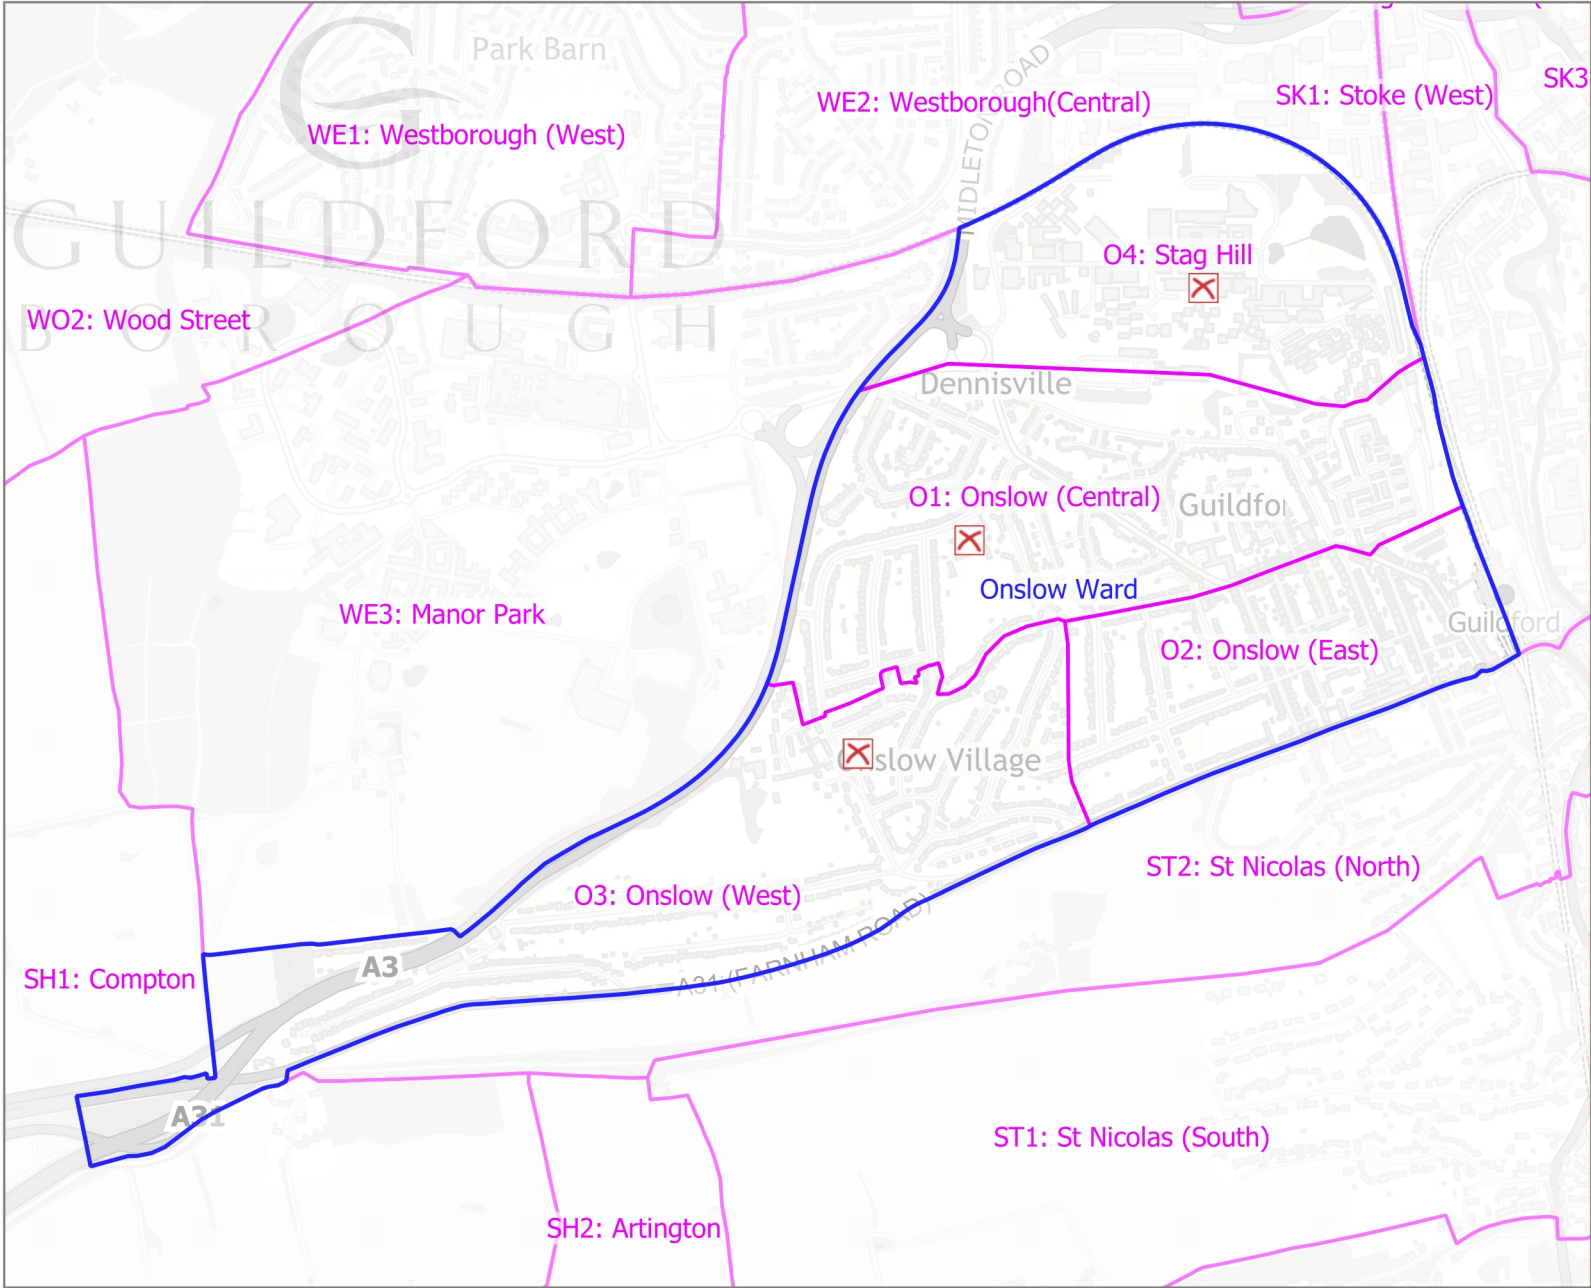

Ward and Polling District Boundaries - Onslow Ward

Legend

- Ward Boundary
- Polling District
- X Polling Station

Polling Station List
Onslow Village Hall
Onslow Village Hall
Queen Eleanor's C of E Junior School
Stag Hill Campus, University of Surrey

Publication Date: 2022-11-28

Scale at A4:
 Diagrammatic

© Crown Copyright 2022. Guildford Borough Council.
Licence No. 100019625.